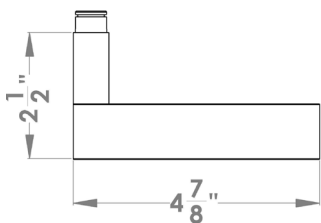

To suit standard 2 1/8" door prep

Chicago- UR 220

Ø 2 5/8 x 7/16"

product code round

UR220 PAS60 56	passage 2 3/8" backset
UR220 PAS70 56	passage 2 3/4" backset
UR220 PRI60 56	privacy 2 3/8" backset
UR220 PRI70 56	privacy 2 3/4" backset
UR220 DUM 56	full dummy
UR220 DUML 56	half dummy left
UR220 DUMR 56	half dummy right
UEDB 73	deadbolt to add to passage
UEDBA 73	deadbolt keyed alike

Features UR220

- 3 piece rose
- concealed bolt-through fixing
- sprung
- door range 1 1/4" (31 mm) - 2" (51 mm) standard
- T- and Lip-Strike ith dust box
- stainless steel faceplate
- backsets: 2 3/8" (60 mm) or 2 3/4" (70 mm)
- functions: Passage (PAS), Privacy (PRI), full dummy (DUM), dummy left (DUM L), dummy right (DUM R)
- available with UL-Latch
- 28° latch with attached face plate
- rate of satin stainless steel 304
- hub 5/16" (8 mm)
- door prep 2 1/8"
- available finish: chrome/satin chrome

specification details

lever

round rose

Please note: Karcher Design products are designed and measured in metric. Imperial measurements are close approximations to the actual metric dimensions