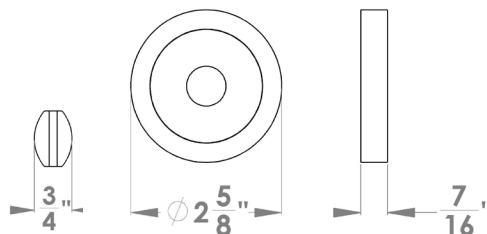

To suit standard 2 1/8" door prep

Chicago- UR 220

Ø 2 5/8 x 7/16"

product code round

UR220 PAS60 56	passage 2 3/8" backset
UR220 PAS70 56	passage 2 3/4" backset
UR220 PRI60 56	privacy 2 3/8" backset
UR220 PRI70 56	privacy 2 3/4" backset
UR220 DUM 56	full dummy
UR220 DUML 56	half dummy left
UR220 DUMR 56	half dummy right
UEDB 73	deadbolt to add to passage
UEDBA 73	deadbolt keyed alike

Features UR220

- 3 piece rose
- concealed bolt-through fixing
- sprung
- door range 1 1/4" (31 mm) - 2" (51 mm) standard
- T- and Lip-Strike ith dust box
- stainless steel faceplate
- backsets: 2 3/8" (60 mm) or 2 3/4" (70 mm)
- functions: Passage (PAS), Privacy (PRI), full dummy (DUM), dummy left (DUM L), dummy right (DUM R)
- available with UL-Latch
- 28° latch with attached face plate
- rate of satin stainless steel 304
- hub 5/16" (8 mm)
- door prep 2 1/8"
- available finish: chrome/satin chrome

specification details

lever

round rose

Please note: Karcher Design products are designed and measured in metric. Imperial measurements are close approximations to the actual metric dimensions